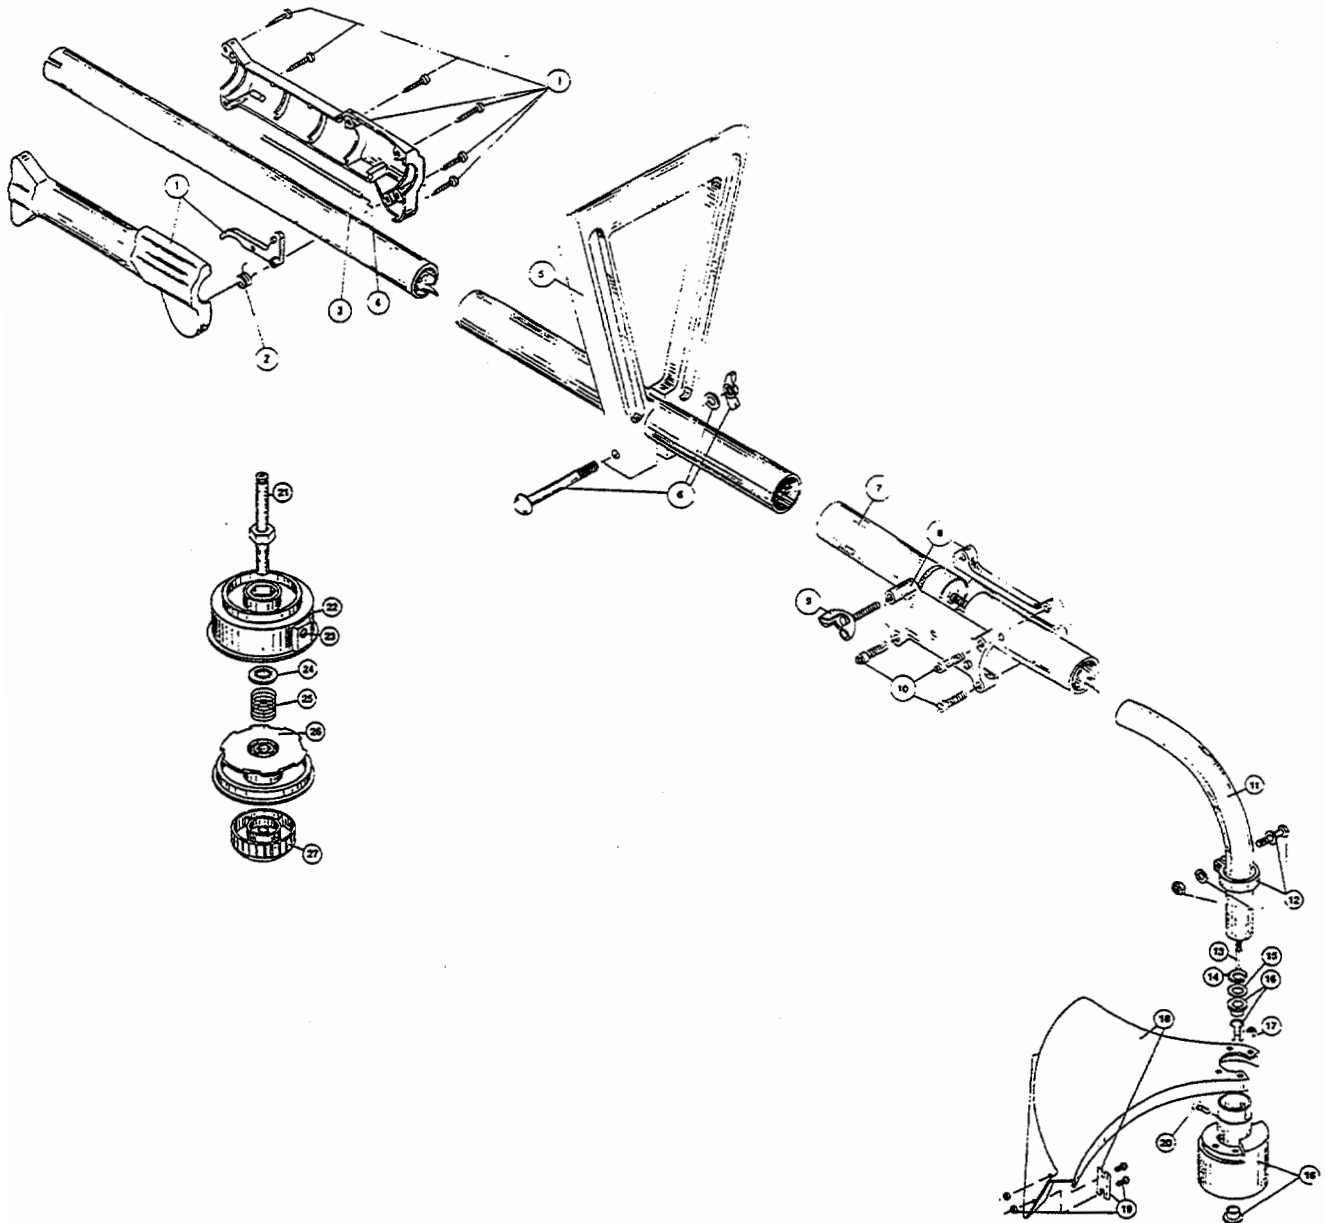

The above part numbers are for serial numbers 009056201 thru 104006900.

BOOM & TRIMMER PARTS - IDC 520-2

| Item | Part No. | Description |
|------|----------|---------------------------------------|
| 1 | 180017 | Throttle Housing and Trigger Assembly |
| 2 | 610314 | Throttle Trigger Spring |
| 3 | 180021 | Throttle Cable Housing |
| 4 | 180127 | Throttle Cable |
| 5 | 145568 | D-Handle |
| 6 | 153317 | D-Handle Hardware Assembly |
| 7 | 180128 | Upper Drive Shaft Housing Assembly |
| 8 | 153671 | Split Boom Coupling Set |
| 9 | 147643 | Adjustment Knob Set |
| 10 | 683074 | Coupling Bolt Assembly |
| 11 | 180129 | Lower Drive Shaft Housing Assembly |
| 12 | 153597 | Lower Clamp Assembly |
| 13 | 682064 | Flexible Drive Shaft |
| 14 | 145570 | Retaining Ring |
| 15 | 145567 | Washer |
| 16 | 153312 | Bushing Housing Assembly |
| 17 | 153318 | Guard Mounting Screw Assembly |
| 18 | 147593 | Guard and Blade Assembly |
| 19 | 682061 | Blade Assembly |
| 20 | 145569 | Anti-Rotation Screw |

| Item | Part No. | Description |
|------|----------|---------------------------------|
| 21 | 153313 | Spool Shaft |
| 22 | 153619 | Outer Spool and Eyelet Assembly |
| 23 | 145566 | Eyelet |
| 24 | 610660 | Retainer (10 pack) |
| 25 | 610317 | Spring |
| 26 | 153600 | Inner Reel |
| 27 | 153066 | Bump Head Knob Assembly |